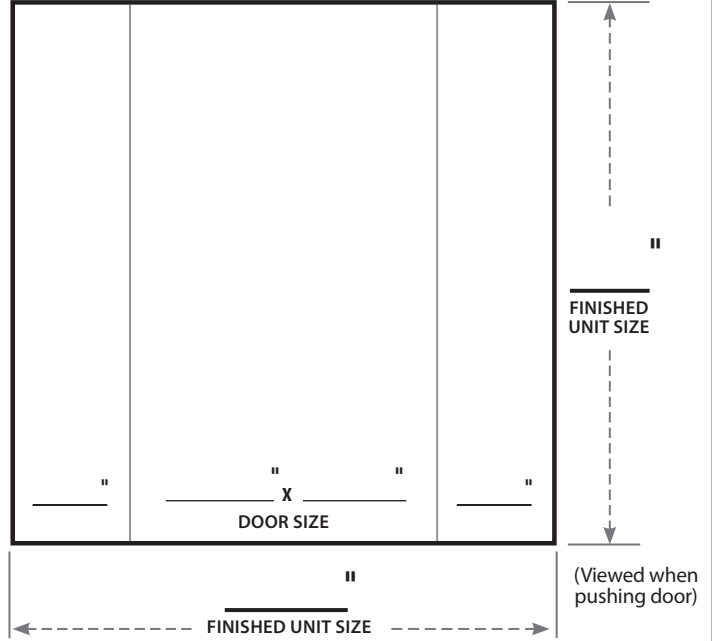

Peephole: No Silver Black Brass 21" 23"

Security Plate: No Fortress 12" Full Lip

Notes \_\_\_\_\_

Rough Opening \_\_\_\_\_" x \_\_\_\_\_" (optional)